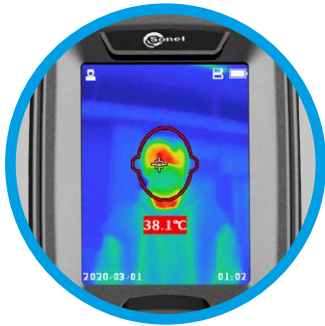

Thermal Imager KT-120M

index: WMGBKT120M

2.4" display

Clear temperature reading

Large buttons

Conveniently located for flawless control

Trigger

Temperature measurement with a single press

Feel safe with thermography

Simple thermography

KT-120M is a special camera. Economical, practical and handy, it is a powerful tool in preventing or limiting epidemics.

The user can measure the temperature with **0.5°C (0.9°F)** accuracy. The exceeding of the threshold value is signalled by an alarm. All this in order to quickly and efficiently detect people with fever - e.g. infected with a virus giving such symptoms.

Application

KT-120M is used wherever many people need to be tested for body temperature. Particularly useful in:

- factories,
- schools,
- shopping malls,
- office buildings.

Features

- measuring range 20°C...50°C (68°F...122°F)
- accuracy up to ±0.5°C (0.9°F)
- fast temperature measurement
- automatic signalling of fever detection
- saving IR images to SD card
- built-in Li-Ion battery with 8-hour working time
- interfaces: USB type C, SD slot
- can be set up on a tripod

Specifications

Detector resolution	120 x 90 / 17 µm
Detector	7.5~14 µm
Frame rate	25 Hz
Sensitivity	60 mK
Lens (field of vision / focal distance)	50° x 38°/2.28 mm
Spatial resolution (IFOV)	7.6 mrad
Display	2.4", 240 x 320, LCD
Image mode	IR
Temperature range	20°C...50°C 68°F...122°F
Accuracy	≤0.5°C ≤0.9°F (ambient temperature 23°C ± 2°C, humidity ≤80%, target distance 0.8 m, target temperature 32°C...42°C)
Image analysis mode	Temperature indication, temperature alarm
Image file format	JPG
Interfaces	microSD card slot (max. 32 GB), USB type C, tripod
Memory	SD card (max. 32 GB)
Power supply	Li-Ion battery (operating time >8 hours), built-in charger (charging time <2.5 hour), AC adapter 110-230 V, 50/60 Hz
Operating temperature	-10°C...+50°C 14°F...122°F
Storage temperature	-40°C...+70°C -40°F...158°F
Housing	IP54
Weight	ca. 0.35 kg 0.77 lbs