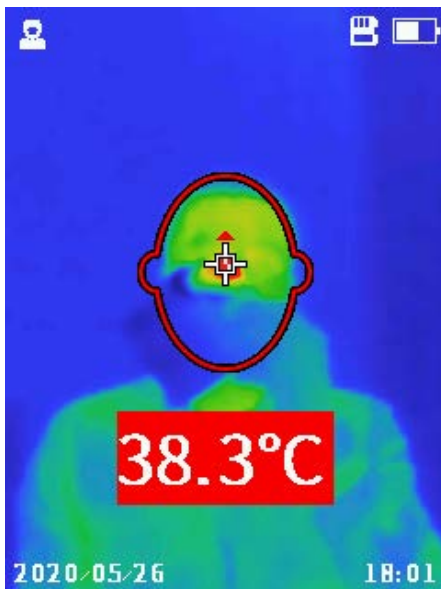

Thermal Imager KT-120M

index: WMGBKT120M

2.4" display

Clear temperature reading

Large buttons

Conveniently located for flawless control

Trigger

Temperature measurement with a single press

Feel safe with thermography

Simple thermography

KT-120M is a special camera. Economical, practical and handy, it is a powerful tool in preventing or limiting epidemics.

The user can measure the temperature with **0.5°C (0.9°F)** accuracy. The exceeding of the threshold value is signalled by an alarm. All this in order to quickly and efficiently detect people with fever - e.g. infected with a virus giving such symptoms.

Application

KT-120M is used wherever many people need to be tested for body temperature. Particularly useful in:

- factories,
- schools,
- shopping malls,
- office buildings.

Features

- measuring range 20°C...50°C (68°F...122°F)
- accuracy up to ±0.5°C (0.9°F)
- fast temperature measurement
- automatic signalling of fever detection
- saving IR images to SD card
- built-in Li-Ion battery with 8-hour working time
- interfaces: USB type C, SD slot
- can be set up on a tripod

Specifications

Detector resolution	120 x 90 / 17 µm
Detector	7.5~14 µm
Frame rate	25 Hz
Sensitivity	60 mK
Lens (field of vision / focal distance)	50° x 38°/2.28 mm
Spatial resolution (IFOV)	7.6 mrad
Display	2.4", 240 x 320, LCD
Image mode	IR
Temperature range	20°C...50°C 68°F...122°F
Accuracy	≤0.5°C ≤0.9°F (ambient temperature 23°C ± 2°C, humidity ≤80%, target distance 0.8 m, target temperature 32°C...42°C)
Image analysis mode	Temperature indication, temperature alarm
Image file format	JPG
Interfaces	microSD card slot (max. 32 GB), USB type C, tripod
Memory	SD card (max. 32 GB)
Power supply	Li-Ion battery (operating time >8 hours), built-in charger (charging time <2.5 hour), AC adapter 110-230 V, 50/60 Hz
Operating temperature	-10°C...+50°C 14°F...122°F
Storage temperature	-40°C...+70°C -40°F...158°F
Housing	IP54
Weight	ca. 0.35 kg 0.77 lbs